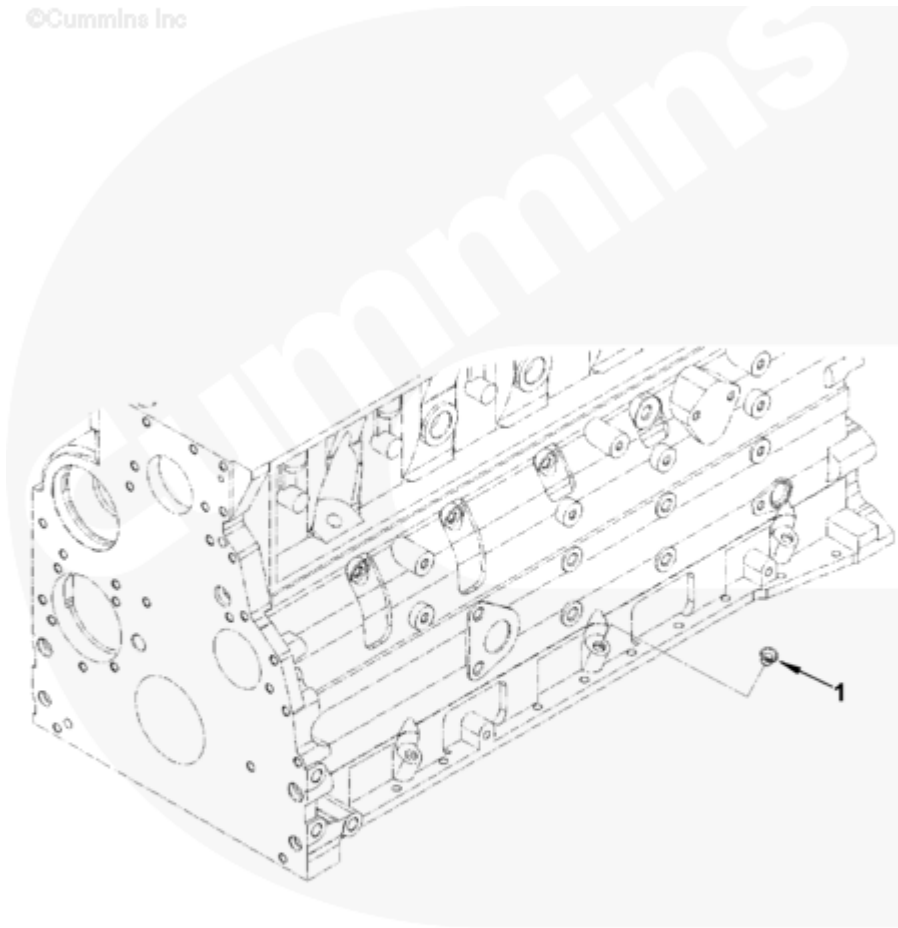

Ig900gk

[SMALL](#) | [MEDIUM](#) | [LARGE](#)

Cart	Ref No	Part Number	Part Description	Required	Remarks
View My Cart					
		LG9035-02	Oil Level Gauge		Plugs used for B series 6...(More)
					cylinder engines when oil
					gauge tube and dipstick
					are supplied by customer.
<input type="checkbox"/>	1	3905368	Expansion Plug	4	